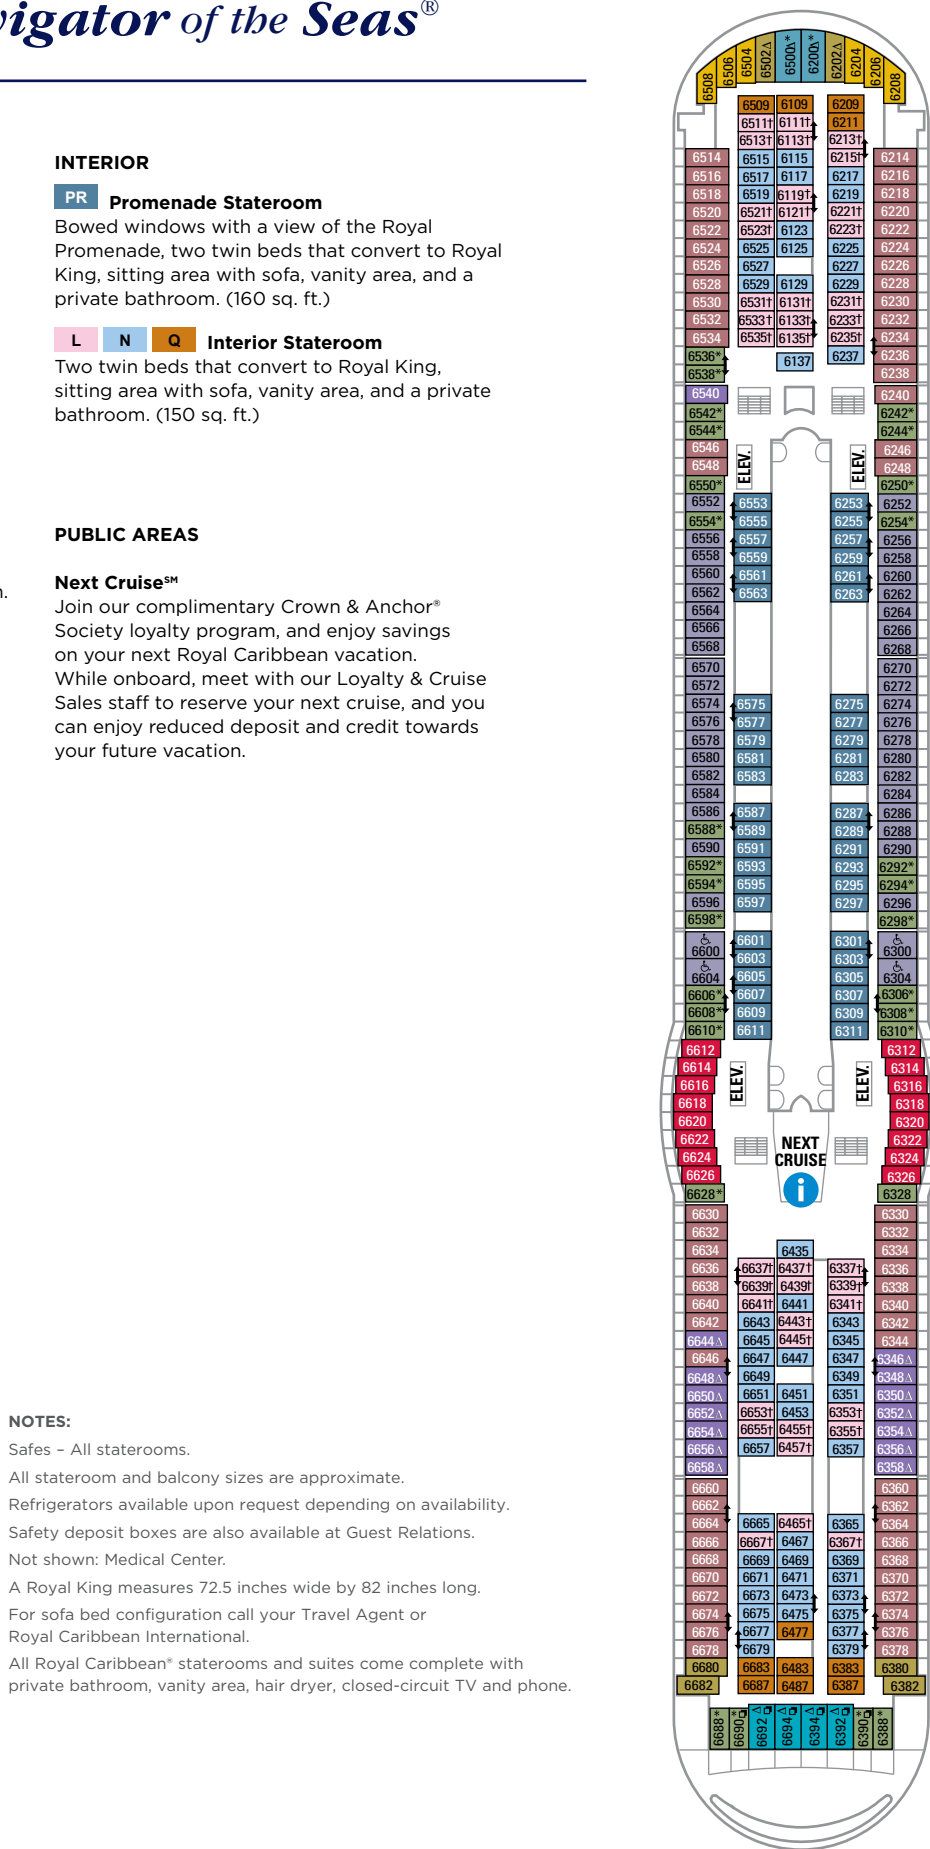

OCEAN VIEW

FO Family Ocean View Stateroom

Two twin beds that convert to Royal King, additional bunk beds in separate area, separate sitting area with sofa bed, and a private bathroom with shower. (293 sq. ft.)

- 🎮 Entertainment Area
- 🍴 Dining Venue
- 🍹 Bars & Lounges
- 👦 Kids & Teens Area
- 🏊 Pool
- ♨️ Spa
- 🏋️ Fitness
- 👤 Guest Services
- 🏢 Conference Center
- 🛍 Shopping
- 🎰 Casino
- 🏃 Running Track
- 🧗 Rock climbing
- 🌊 FlowRider®

INTERIOR

PR Promenade Stateroom

Bowed windows with a view of the Royal Promenade, two twin beds that convert to Royal King, sitting area with sofa, vanity area, and a private bathroom. (160 sq. ft.)

L N Q Interior Stateroom

Two twin beds that convert to Royal King, sitting area with sofa, vanity area, and a private bathroom. (150 sq. ft.)

PUBLIC AREAS

Next CruiseSM

Join our complimentary Crown & Anchor® Society loyalty program, and enjoy savings on your next Royal Caribbean vacation. While onboard, meet with our Loyalty & Cruise Sales staff to reserve your next cruise, and you can enjoy reduced deposit and credit towards your future vacation.