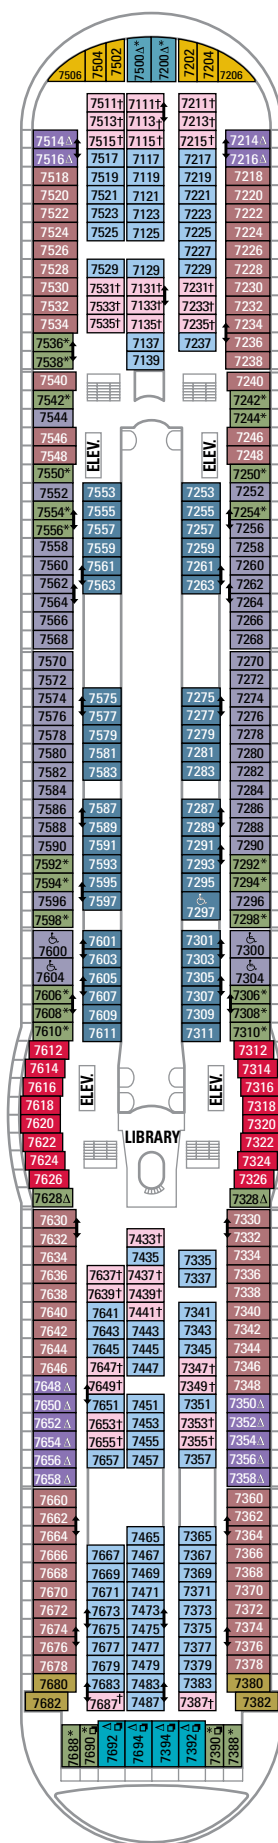

F Large Ocean View Stateroom

Two twin beds that convert to Royal King, sitting area with sofa, vanity area and a private bathroom. (175 sq. ft.)

I Ocean View Stateroom

Two twin beds that convert to Royal King, sitting area with sofa, vanity area, and a private bathroom. (160 sq. ft.)

INTERIOR

PR Promenade Stateroom

Bowed windows with a view of the Royal Promenade, two twin beds that convert to Royal King, sitting area with sofa, vanity area, and a private bathroom. (160 sq. ft.)

L N Interior Stateroom

Two twin beds that convert to Royal King, sitting area with sofa, vanity area, and a private bathroom. (150 sq. ft.)

LEGENDS:

- △ Stateroom with sofa bed
- Stateroom has third Pullman bed available
- † Stateroom has third and fourth Pullman beds available
- Stateroom with sofa bed and third Pullman bed available
- ‡ Stateroom has four additional Pullman beds available
- ‡ Connecting staterooms.
- ♿ Indicates accessible staterooms
- Stateroom has an obstructed view
- 🎮 Entertainment Area
- 🍴 Dining Venue
- 🍹 Bars & Lounges
- 👦 Kids & Teens Area
- 🏊 Pool
- ♨ Spa
- 🏋 Fitness
- 👤 Guest Services
- 🏢 Conference Center
- 🛍 Shopping
- 🎰 Casino
- 🏃 Running Track
- 🧗 Rock climbing
- 🌊 FlowRider®

PUBLIC AREAS

Library

Our onboard library features comfortable reading chairs, card tables for gaming, as well as an impressive selection of books and guidebooks.

NOTES:

- Safes - All staterooms.
- All stateroom and balcony sizes are approximate.
- Refrigerators available upon request depending on availability.
- Safety deposit boxes are also available at Guest Relations.
- Not shown: Medical Center.
- A Royal King measures 72.5 inches wide by 82 inches long.
- For sofa bed configuration call your Travel Agent or Royal Caribbean International.
- All Royal Caribbean® staterooms and suites come complete with private bathroom, vanity area, hair dryer, closed-circuit TV and phone.