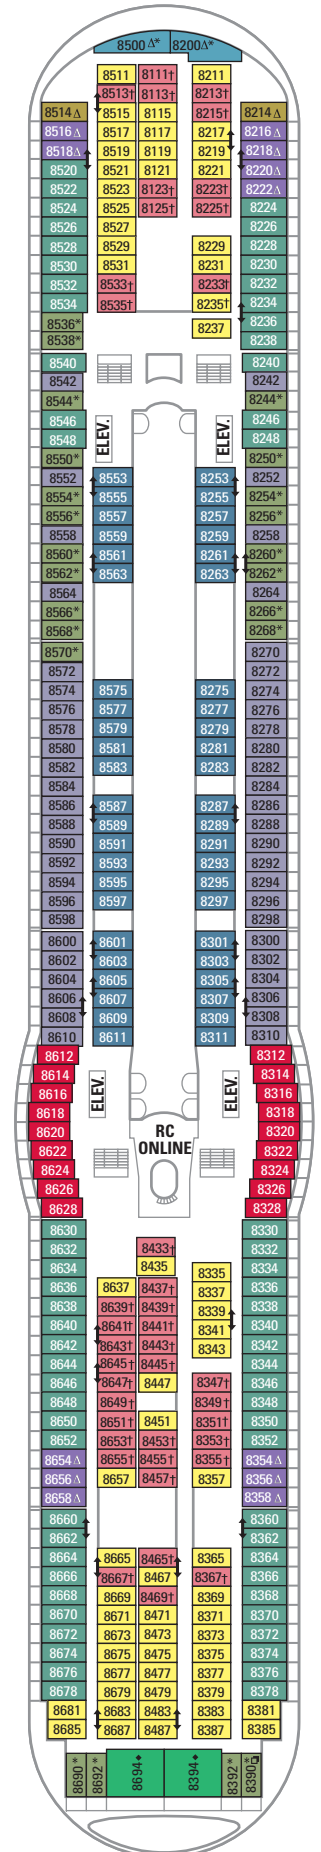

FO Family Ocean View Stateroom

Two twin beds that convert to Royal King, additional bunk beds in separate area, separate sitting area with sofa bed, and a private bathroom with shower.
(293 sq. ft.)

F Large Ocean View Stateroom

Two twin beds that convert to Royal King, sitting area with sofa, vanity area and a private bathroom.
(175 sq. ft.)

INTERIOR

PR Promenade Stateroom

Bowed windows with a view of the Royal Promenade, two twin beds that convert to Royal King, sitting area with sofa, vanity area, and a private bathroom.
(160 sq. ft.)

K M Interior Stateroom

Two twin beds that convert to Royal King, sitting area with sofa, vanity area, and a private bathroom.
(150 sq. ft.)

LEGENDS:

- △ Stateroom with sofa bed
- Stateroom has third Pullman bed available
- † Stateroom has third and fourth Pullman beds available
- Stateroom with sofa bed and third Pullman bed available
- ‡ Stateroom has four additional Pullman beds available
- ‡ Connecting staterooms.
- ♿ Indicates accessible staterooms
- Stateroom has an obstructed view
- 🎮 Entertainment Area
- 🍴 Dining Venue
- 🍹 Bars & Lounges
- 👶 Kids & Teens Area
- 🏊 Pool
- ♨ Spa
- 🏋 Fitness
- 👤 Guest Services
- 🏢 Conference Center
- 🛍 Shopping
- 🎰 Casino
- 🏃 Running Track
- 🧗 Rock climbing
- 🌊 FlowRider®

PUBLIC AREAS

royalcaribbean Online®

It's high tech on the high seas! With royalcaribbean online, for a small fee you can access the Internet, send e-mails or send your family an e-postcard with your picture in it.

NOTES:

- Safes - All staterooms.
- All stateroom and balcony sizes are approximate.
- Refrigerators available upon request depending on availability.
- Safety deposit boxes are also available at Guest Relations.
- Not shown: Medical Center.
- A Royal King measures 72.5 inches wide by 82 inches long.
- For sofa bed configuration call your Travel Agent or Royal Caribbean International.
- All Royal Caribbean® staterooms and suites come complete with private bathroom, vanity area, hair dryer, closed-circuit TV and phone.