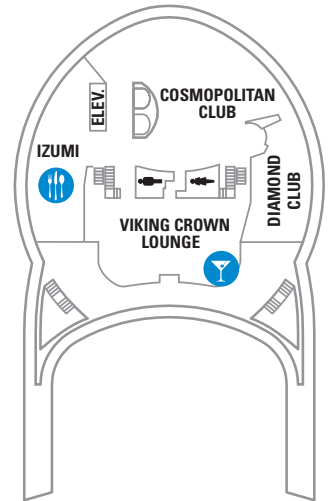

PUBLIC AREAS

Viking Crown Lounge[®]

A Royal Caribbean signature. Perched high above the ocean, this comfortable lounge offers spectacular vistas by day and turns into a lively dance club at night.

Izumi Japanese Cuisine

Diamond Club

Diamond, Diamond Plus, and Pinnacle Club Crown & Anchor[®] Society members enjoy access to this lounge, created to serve these loyal guests with concierge access, complimentary continental breakfast, and evening drinks.

- | | |
|--|--|
|  Entertainment Area |  Guest Services |
|  Dining Venue |  Conference Center |
|  Bars & Lounges |  Shopping |
|  Kids & Teens Area |  Casino |
|  Pool |  Running Track |
|  Spa |  Rock climbing |
|  Fitness |  FlowRider [®] |